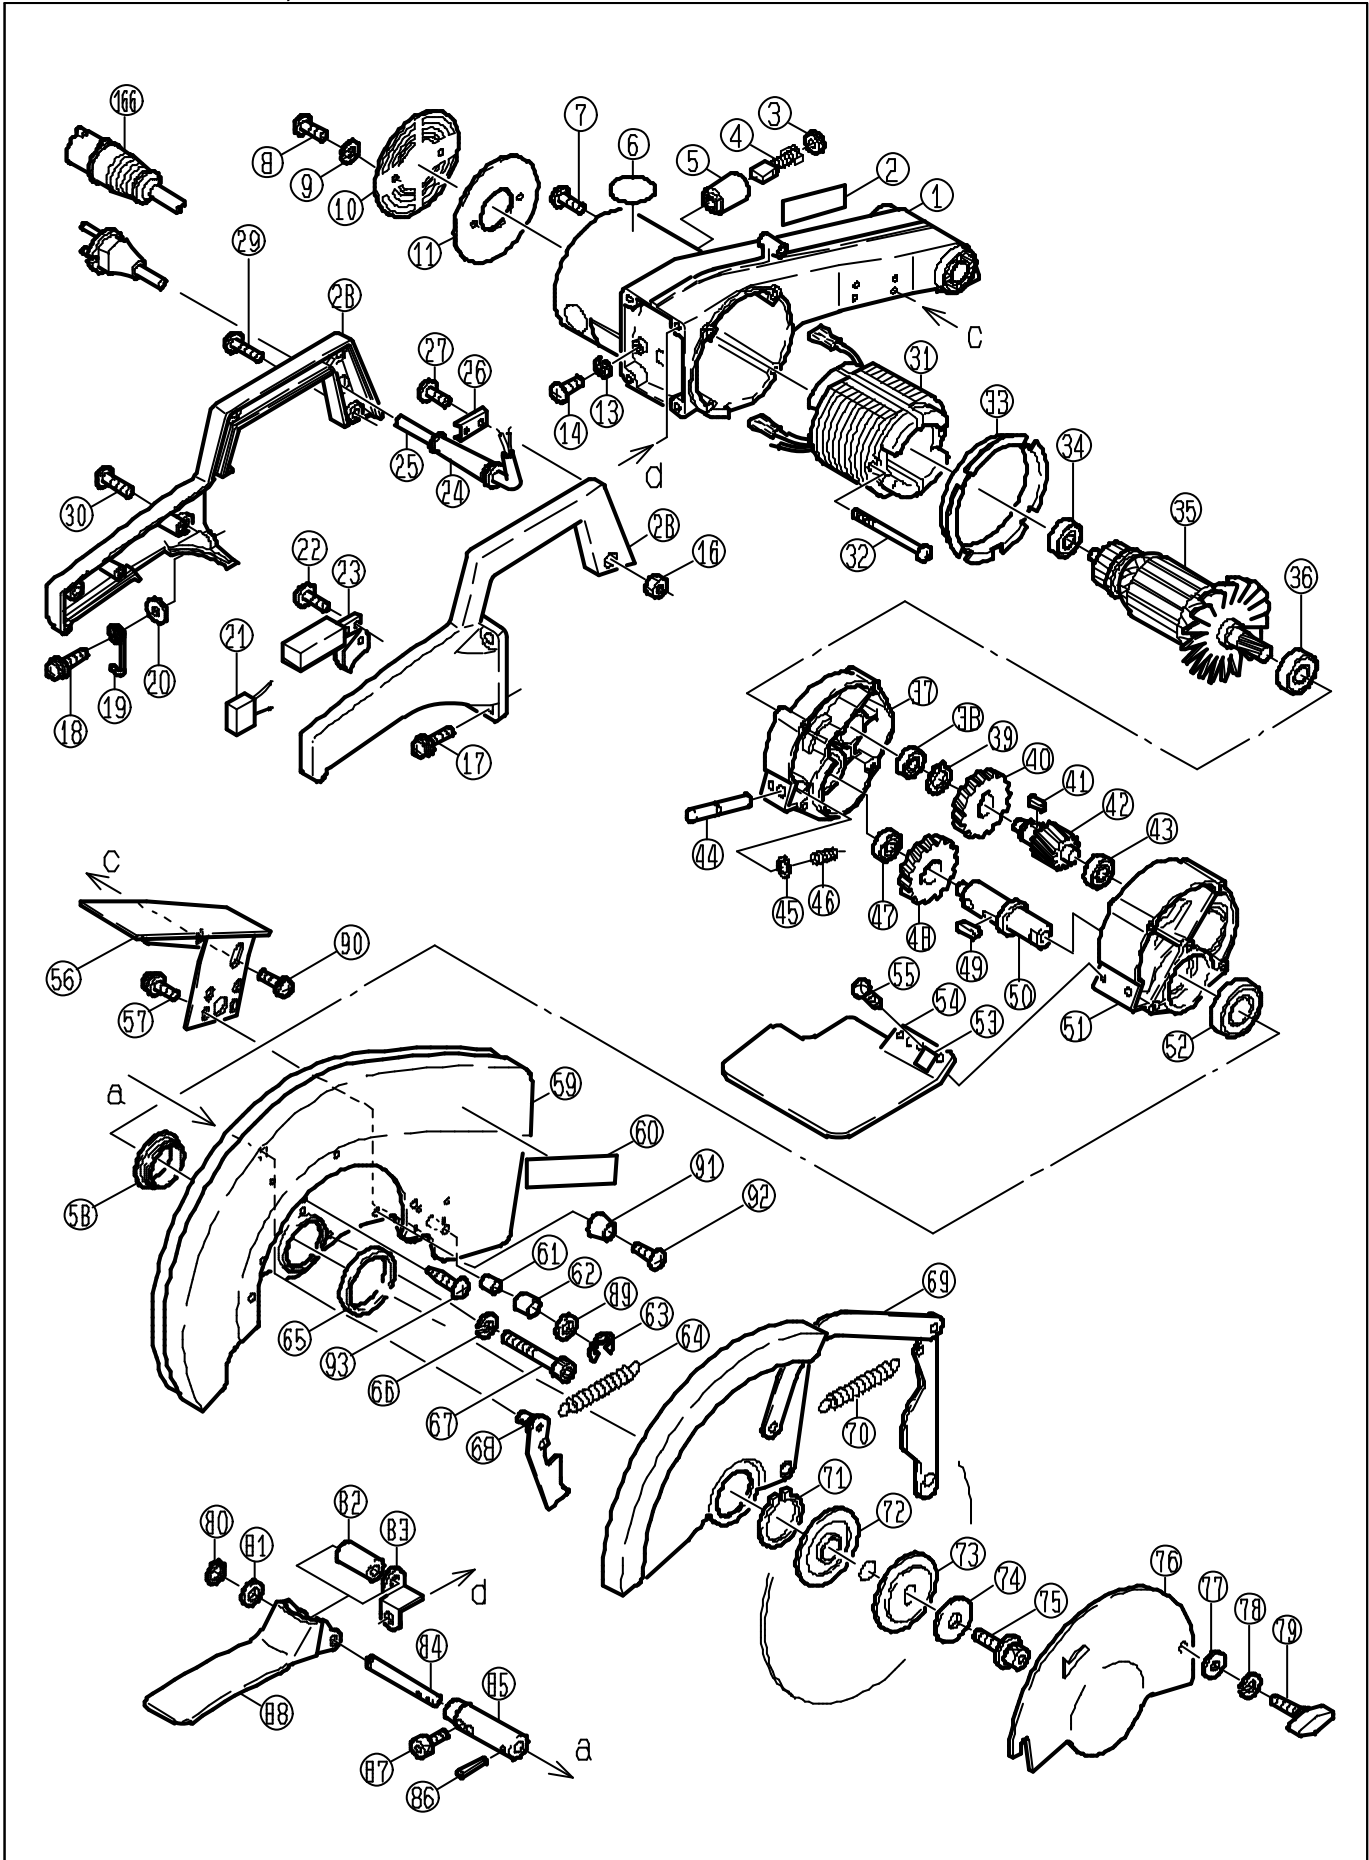

STEEL CUTTING SAW

TSC-306, MKS-1400

STEEL CUTTING SAW

TSC-306, MKS-1400